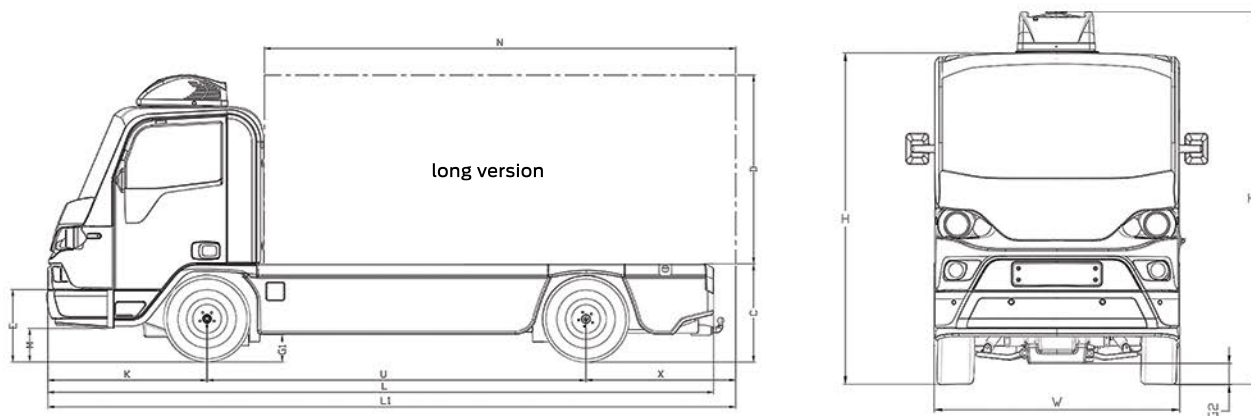

Model specification

	Short	Medium	Long
Length (mm) (L)	4100 mm	4700 mm	5200 mm
Width (mm) (W)	1500 mm	1500 mm	1500 mm
Height (H)	2100 mm	2100 mm	2100 mm
Height with A/C (H1)	2350 mm	2350 mm	2350 mm
Length with cargo (L1)	4300 mm	4900 mm	5400 mm
Wheel base (U)	1900 mm	2500 mm	3000 mm
Cargo length (N)	2600 mm	3200 mm	3700 mm
Cargo height (D)	1550 mm	1550 mm	1550 mm
Cargo load level (C)	800 mm	800 mm	800 mm
Ground clearance (G1)	290 mm	290 mm	290 mm
Ground clearance (G2)	190 mm	190 mm	190 mm
Front clearance (M)	300 mm	300 mm	300 mm
Floor height (E)	600 mm	600 mm	600 mm
Front overhang (K)	1280 mm	1280 mm	1280 mm
Rear overhang with cargo (X)	1050 mm	1050 mm	1050 mm
Battery energy	from 8 kWh	12 kWh	16 kWh
Nominal Voltage	48/80 V	48/80 V	48/80 V

General

GVW up to **3.5 tons**
Load capacity up to **2 tons**
Drive power from **10 kW**
Drive distance up to **150 km**
Speed up to **50 km/h**

Unique options

Smart battery replacement system
Contactless recharge system
4WD, 4WS

Comfort and options

Cabin with 2 seats
Adjustable steering column
Heating system
Air condition system
Audio system
Rear camera
7" display
Parking Sensor
16" wheels

Power

The remote diagnostics and vehicle monitoring system
Fast recharge up to **80% in 1 hour / 8 kWh battery**

Technical lines

All information presented are preliminary and subject to change

melex®

Melex Sp.z.o.o
ul. Inwestorów 25
39-300 Mielec

tel: +48 17 773 81 00,
fax +48 17 773 81 01
e-mail : handel@melex.com.pl